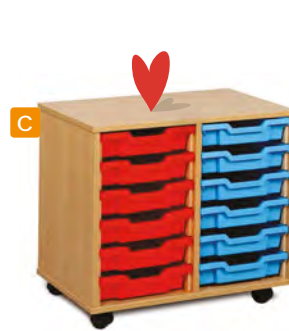

SHALLOW TRAY STORAGE UNITS...

WOOD FINISHES AVAILABLE

A. 6 Shallow Tray Unit

W360 x D453 x H617mm

MEQ1W Beech
MAP1W Maple

B. 8 Shallow Tray Unit

W360 x D453 x H789mm

MEQ8H Beech
MAP8H Maple