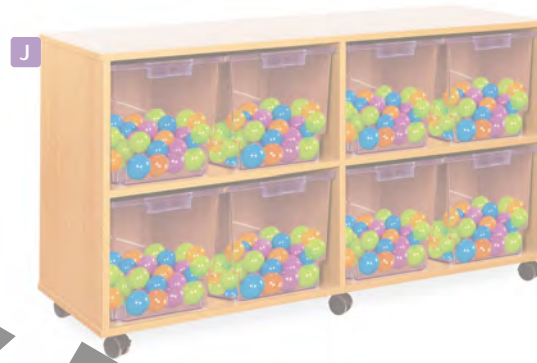

J. 8 Clear Jumbo Tray Unit
W1342 x D453 x H732mm
CE2115MCL

Beech