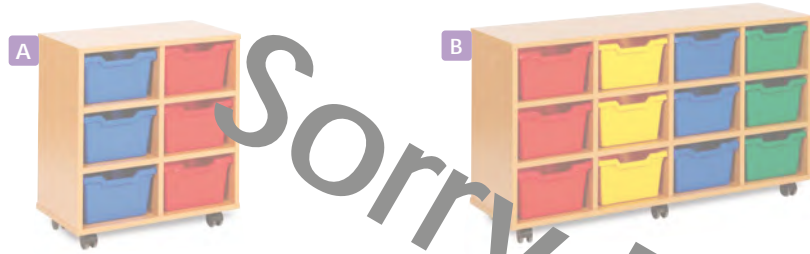

B. 12 Cubby Tray Unit

A. 6 Cubby Tray Unit

W588 x D343 x H647mm
MEQ8006

Beech