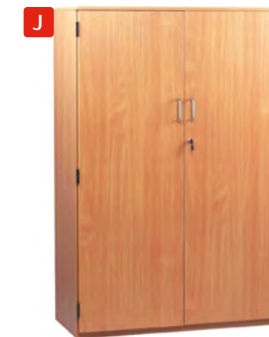

W1024 x D477 x H1018mm

MEQ1000C	Beech
MAP1000C	Maple
MEQ1000CWHITE	White

I. Stock Cupboard with 1 Fixed & 2 Adjustable Shelves

W1024 x D477 x H1268mm

MEQ1250C	Beech
MAP1250C	Maple
MEQ1250CWHITE	White

J. Stock Cupboard with 1 Fixed & 2 Adjustable Shelves