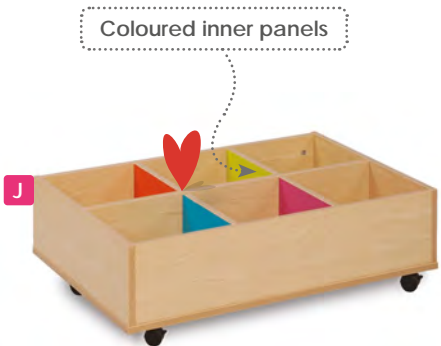

W804 x D568 x H1011mm

MAP9000

H. Book House with 3 Deep & 2 Extra Deep Trays

W804 x D568 x H1011mm

MAP9020

I. Book House with 7 Slots

W910 x D568 x H1011mm

MAP9018

J. 6 Bay Kinderbox with Wheels

W886 x D600 x H273mm

MAP9013

K. Double Sided 6 Bay Kinderbox with 1 Fixed Shelf Each Side

W804 x D568 x H1011mm

MAP9019

L. Library Unit with 3 Coloured Angled Shelves Each Side