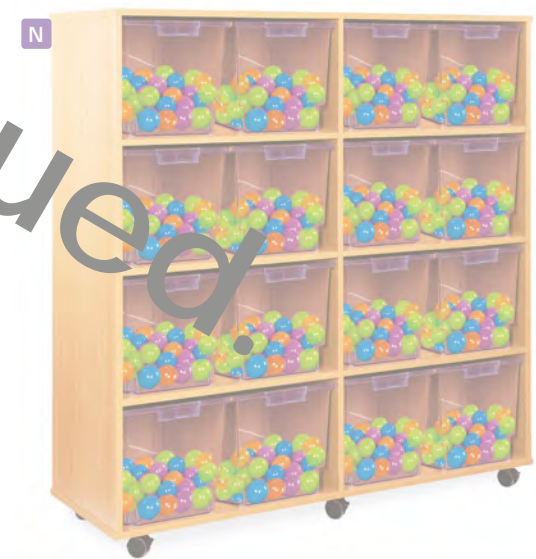

N. 16 Clear Jumbo Tray Unit
W1342 x D453 x H1395mm
CE2127MCL

Beech

Sorry, Discontinued