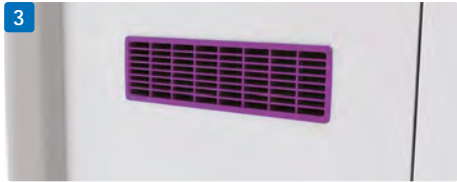

* COLOURS AVAILABLE

Colours available ONLY for

1. ABS handles
2. Door handles
3. Air vents

C. *16-Device Mobile AC Charging Trolley
for Laptops, Tablets & Chromebooks
up to 17" - Horizontal

Unit size - W860 x D705 x H1210 mm