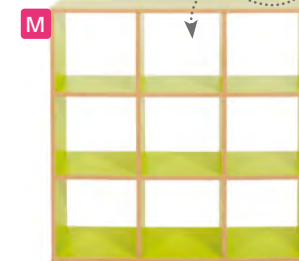

M. *9 Cube Room Divider

W1030 x D453 x H1027mm

MEQ9025