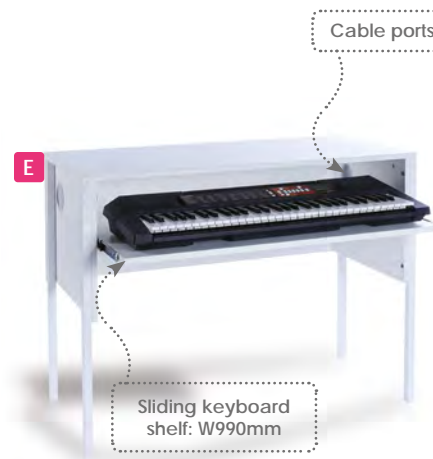

MUSIC TROLLEYS...

* WOOD FINISHES AVAILABLE

E. *Music Keyboard Desk

W1100 x D500 x H810mm

EF6003BEECH

EF6003MAPLE

EF6003WHITE