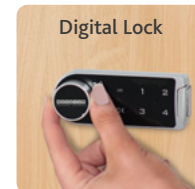

Lock Options

Finger Pull

Door Knob

Key Lock

Digital Lock

B Two Door Locker

Dimensions: W300 x H1370mm (636mm internal height)

MAPLOC0003PUL	350mm Deep - 1 fixed shelf & finger pull
MAPLOC0003KNO	350mm Deep - 1 fixed shelf & door knob
MAPLOC0003KEY	350mm Deep - 1 fixed shelf & key lock
MAPLOC0003DL	350mm Deep - 1 fixed shelf & digital lock
MAPLOC0004PUL	450mm Deep - 1 fixed shelf & finger pull
MAPLOC0004KNO	450mm Deep - 1 fixed shelf & door knob
MAPLOC0004KEY	450mm Deep - 1 fixed shelf & key lock
MAPLOC0004DL	450mm Deep - 1 fixed shelf & digital lock