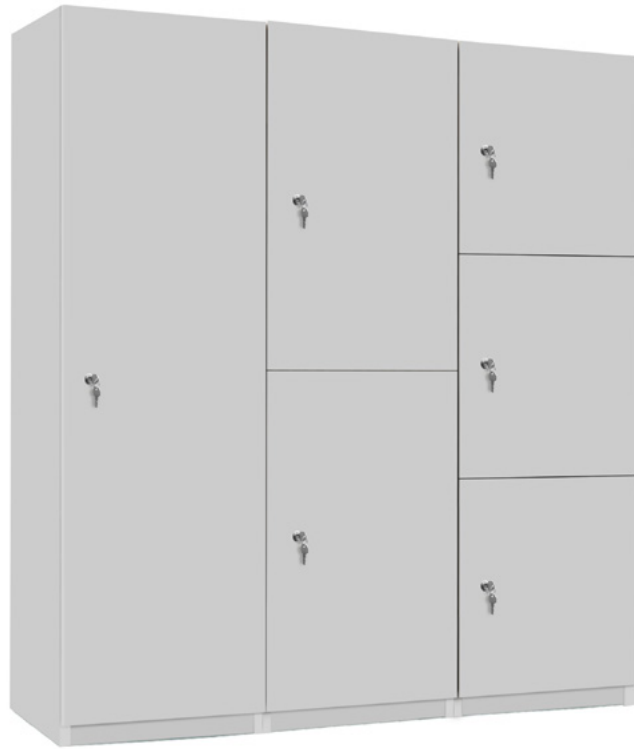

A One Door Locker

Dimensions: W300 x H1370mm (1290mm internal height)

GRYLOC0001PUL	350mm	Deep - 2 coat hooks & finger pull
GRYLOC0001KNO	350mm	Deep - 2 coat hooks & door knob
GRYLOC0001KEY	350mm	Deep - 2 coat hooks & key lock
GRYLOC0001DL	350mm	Deep - 2 coat hooks & digital lock
GRYLOC0002PUL	450mm	Deep - 2 coat hooks & finger pull
GRYLOC0002KNO	450mm	Deep - 2 coat hooks & door knob
GRYLOC0002KEY	450mm	Deep - 2 coat hooks & key lock
GRYLOC0002DL	450mm	Deep - 2 coat hooks & digital lock

B Two Door Locker

Dimensions: W300 x H1370mm (636mm internal height)

GRYLOC0003PUL	350mm	Deep - 1 fixed shelf & finger pull
GRYLOC0003KNO	350mm	Deep - 1 fixed shelf & door knob
GRYLOC0003KEY	350mm	Deep - 1 fixed shelf & key lock
GRYLOC0003DL	350mm	Deep - 1 fixed shelf & digital lock
GRYLOC0004PUL	450mm	Deep - 1 fixed shelf & finger pull
GRYLOC0004KNO	450mm	Deep - 1 fixed shelf & door knob
GRYLOC0004KEY	450mm	Deep - 1 fixed shelf & key lock
GRYLOC0004DL	450mm	Deep - 1 fixed shelf & digital lock

C Three Door Locker

Dimensions: W300 x H1370mm (418mm internal height)

GRYLOC0005PUL	350mm	Deep - 2 fixed shelf & finger pull
GRYLOC0005KNO	350mm	Deep - 2 fixed shelf & door knob
GRYLOC0005KEY	350mm	Deep - 2 fixed shelf & key lock
GRYLOC0005DL	350mm	Deep - 2 fixed shelf & digital lock
GRYLOC0006PUL	450mm	Deep - 2 fixed shelf & finger pull
GRYLOC0006KNO	450mm	Deep - 2 fixed shelf & door knob
GRYLOC0006KEY	450mm	Deep - 2 fixed shelf & key lock
GRYLOC0006DL	450mm	Deep - 2 fixed shelf & digital lock

Lock Options

Metal Coat Hook Finish