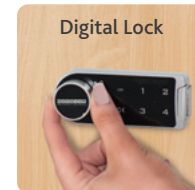

Metal coat hooks in one door lockers only.

All lockers are fitted with fold back hinges for added safety.

Lock Options

Finger Pull

Door Knob

Key Lock

Digital Lock

A One Door Locker