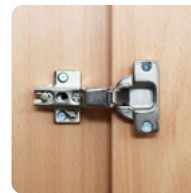

Metal Coat Hook Finish

Metal coat hooks in one door lockers only.

All lockers are fitted with fold back hinges for added safety.

A One Door Locker

Dimensions: W300 x H1370mm (1290mm internal height)

GRYLOC0001PUL	350mm	Deep - 2 coat hooks & finger pull
GRYLOC0001KNO	350mm	Deep - 2 coat hooks & door knob
GRYLOC0001KEY	350mm	Deep - 2 coat hooks & key lock
GRYLOC0001DL	350mm	Deep - 2 coat hooks & digital lock
GRYLOC0002PUL	450mm	Deep - 2 coat hooks & finger pull
GRYLOC0002KNO	450mm	Deep - 2 coat hooks & door knob
GRYLOC0002KEY	450mm	Deep - 2 coat hooks & key lock
GRYLOC0002DL	450mm	Deep - 2 coat hooks & digital lock