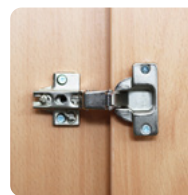

Metal Coat Hook Finish

Metal coat hooks in one door lockers only.

All lockers are fitted with fold back hinges for added safety.

Lock Options

Finger Pull

Door Knob

Key Lock

Digital Lock