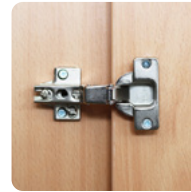

Lock Options

Finger Pull

Door Knob

Key Lock

Digital Lock

Metal Coat Hook Finish

Metal coat hooks in one door lockers only.

All lockers are fitted with fold back hinges for added safety.