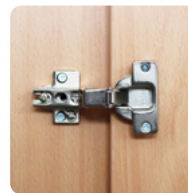

Metal Coat Hook Finish

SECONDARY LOCKERS - GREY

SECONDARY LOCKERS

Metal coat hooks in one door lockers only.

All lockers are fitted with fold back hinges for added safety.

Lock Options

Finger Pull

Door Knob