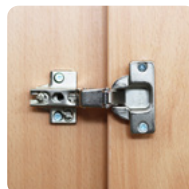

All lockers are fitted with fold back hinges for added safety.