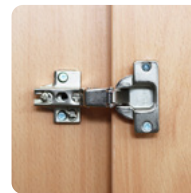

Metal Coat Hook Finish

Metal coat hooks in one door lockers only.

All lockers are fitted with fold back hinges for added safety.

A One Door Locker

Dimensions: W300 x H1370mm (1290mm internal height)

OAKLOC0001PUL	350mm Deep - 2 coat hooks & finger pull
OAKLOC0001KNO	350mm Deep - 2 coat hooks & door knob
OAKLOC0001KEY	350mm Deep - 2 coat hooks & key lock
OAKLOC0001DL	350mm Deep - 2 coat hooks & digital lock
OAKLOC0002PUL	450mm Deep - 2 coat hooks & finger pull
OAKLOC0002KNO	450mm Deep - 2 coat hooks & door knob
OAKLOC0002KEY	450mm Deep - 2 coat hooks & key lock
OAKLOC0002DL	450mm Deep - 2 coat hooks & digital lock