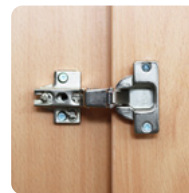

Metal Coat Hook Finish

SECONDARY LOCKERS - MAPLE

SECONDARY LOCKERS

Metal coat hooks in one door lockers only.

All lockers are fitted with fold back hinges for added safety.

Lock Options

Finger Pull

Door Knob