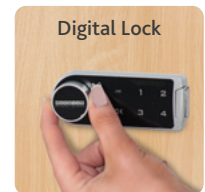

Digital Lock