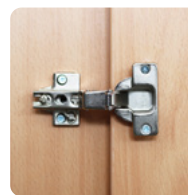

GRYLOC0010KEY 400mm Deep - 3 fixed shelf & key lock

GRYLOC0010DL 400mm Deep - 3 fixed shelf & digital lock

Metal Coat Hook Finish

SECONDARY LOCKERS - WHITE

Metal coat hooks in one door lockers only.

All lockers are fitted with fold back hinges for added safety.