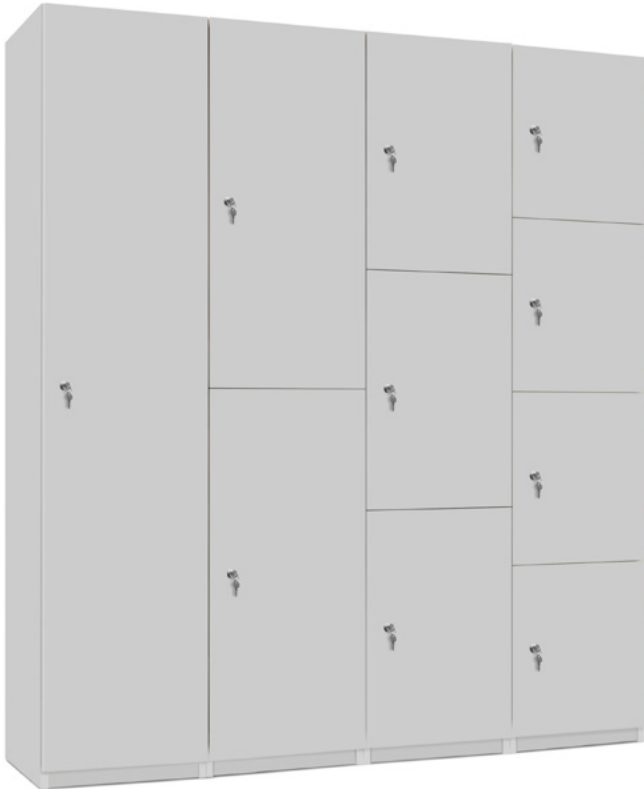

SECONDARY LOCKERS - GREY

SECONDARY LOCKERS