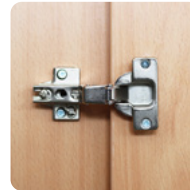

PRIMARY LOCKERS - MAPLE

Metal coat hooks in one door lockers only.

All lockers are fitted with fold back hinges for added safety.

A One Door Locker

Dimensions: W300 x H1370mm (1290mm internal height)

MAPLOC0001PUL	350mm Deep - 2 coat hooks & finger pull
MAPLOC0001KNO	350mm Deep - 2 coat hooks & door knob
MAPLOC0001KEY	350mm Deep - 2 coat hooks & key lock
MAPLOC0001DL	350mm Deep - 2 coat hooks & digital lock
MAPLOC0002PUL	450mm Deep - 2 coat hooks & finger pull
MAPLOC0002KNO	450mm Deep - 2 coat hooks & door knob
MAPLOC0002KEY	450mm Deep - 2 coat hooks & key lock
MAPLOC0002DL	450mm Deep - 2 coat hooks & digital lock

Lock Options

B Two Door Locker

Dimensions: W300 x H1370mm (636mm internal height)

MAPLOC0003PUL	350mm Deep - 1 fixed shelf & finger pull
MAPLOC0003KNO	350mm Deep - 1 fixed shelf & door knob
MAPLOC0003KEY	350mm Deep - 1 fixed shelf & key lock
MAPLOC0003DL	350mm Deep - 1 fixed shelf & digital lock
MAPLOC0004PUL	450mm Deep - 1 fixed shelf & finger pull
MAPLOC0004KNO	450mm Deep - 1 fixed shelf & door knob
MAPLOC0004KEY	450mm Deep - 1 fixed shelf & key lock
MAPLOC0004DL	450mm Deep - 1 fixed shelf & digital lock

C Three Door Locker

Dimensions: W300 x H1370mm (418mm internal height)

MAPLOC0005PUL	350mm Deep - 2 fixed shelf & finger pull
MAPLOC0005KNO	350mm Deep - 2 fixed shelf & door knob
MAPLOC0005KEY	350mm Deep - 2 fixed shelf & key lock
MAPLOC0005DL	350mm Deep - 2 fixed shelf & digital lock
MAPLOC0006PUL	450mm Deep - 2 fixed shelf & finger pull
MAPLOC0006KNO	450mm Deep - 2 fixed shelf & door knob
MAPLOC0006KEY	450mm Deep - 2 fixed shelf & key lock
MAPLOC0006DL	450mm Deep - 2 fixed shelf & digital lock

Metal Coat Hook Finish