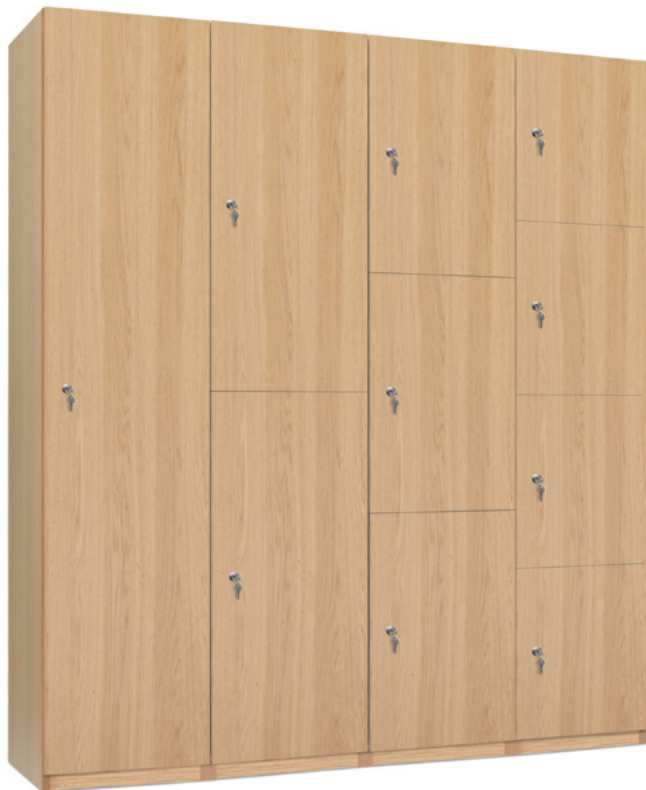

Lock Options

A One Door Locker

Dimensions: W400 x H1800mm (1285.5mm internal height)

OAKLOC0007PUL	400mm Deep - 1 fixed shelf, 2 coat hooks & finger pull
OAKLOC0007KNO	400mm Deep - 1 fixed shelf, 2 coat hooks & door knob
OAKLOC0007KEY	400mm Deep - 1 fixed shelf, 2 coat hooks & key lock
OAKLOC0007DL	400mm Deep - 1 fixed shelf, 2 coat hooks & digital lock

B Two Door Locker

Dimensions: W400 x H1800mm (851mm internal height)

OAKLOC0008PUL	400mm Deep - 1 fixed shelf & finger pull
OAKLOC0008KNO	400mm Deep - 1 fixed shelf & door knob
OAKLOC0008KEY	400mm Deep - 1 fixed shelf & key lock
OAKLOC0008DL	400mm Deep - 1 fixed shelf & digital lock

C Three Door Locker

Dimensions: W400 x H1800mm (561mm internal height)

OAKLOC0009PUL	400mm Deep - 2 fixed shelf & finger pull
OAKLOC0009KNO	400mm Deep - 2 fixed shelf & door knob
OAKLOC0009KEY	400mm Deep - 2 fixed shelf & key lock
OAKLOC0009DL	400mm Deep - 2 fixed shelf & digital lock

D Four Door Locker

Dimensions: W400 x H1800mm (416mm internal height)

OAKLOC0010PUL	400mm Deep - 3 fixed shelf & finger pull
OAKLOC0010KNO	400mm Deep - 3 fixed shelf & door knob
OAKLOC0010KEY	400mm Deep - 3 fixed shelf & key lock
OAKLOC0010DL	400mm Deep - 3 fixed shelf & digital lock

Metal Coat Hook Finish