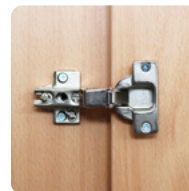

Metal coat hooks in one door lockers only.

All lockers are fitted with fold back hinges for added safety.

Lock Options

Finger Pull

Door Knob

Key Lock

Digital Lock

A One Door Locker